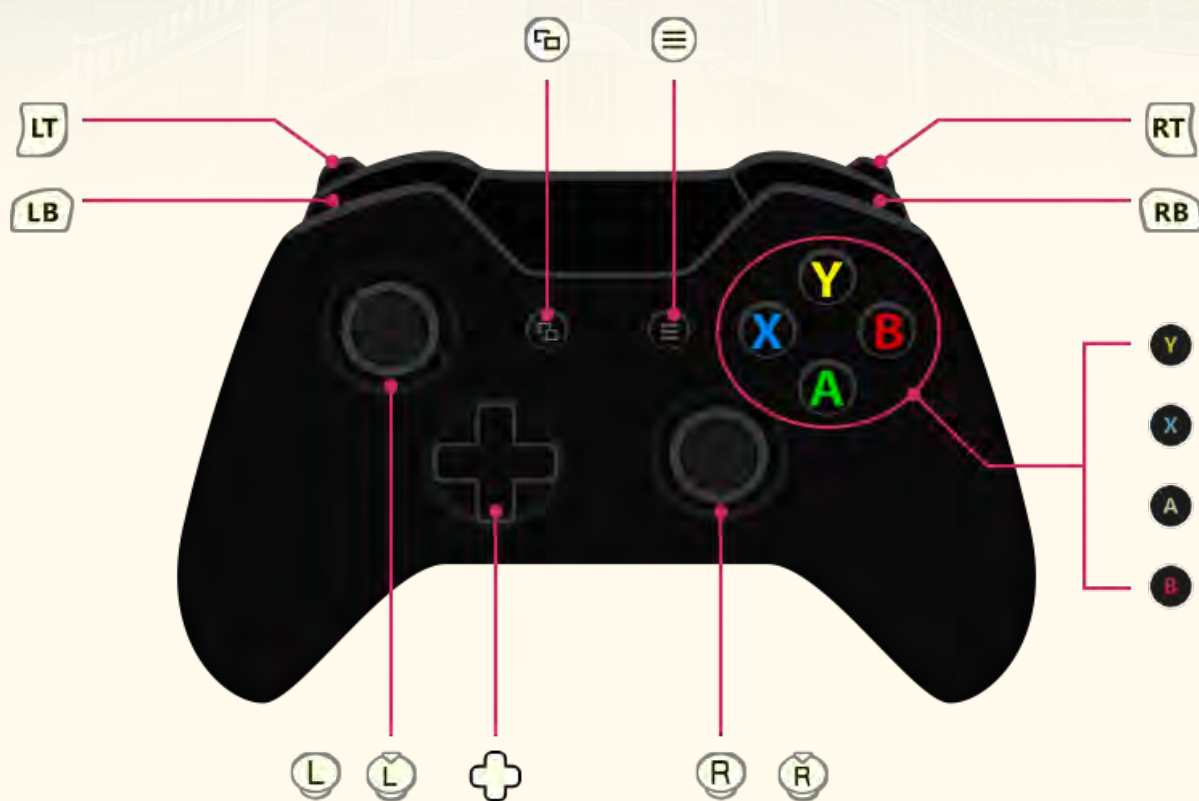

Basic Controls: Steam®

Gamepad Controls

Note: Button settings can be changed by pressing the Esc key during gameplay and accessing the "Key Assignment" menu.

	Examine, Confirm
	Jump, Cancel
	Swing (Hold) Charged Swing
	Open Main Menu
	Display Story/Quest Details
	Display World Map Skip (Events Only) (Hold) Show Exploration Diary
	Move
	Camera Controls
	Run (Default)
	Change Tabs Switch Gathering Tool (Field Screen Only)
	Change Tabs Start/Stop Running (Change in Settings)
	Zoom In
	Zoom Out
	Display Event Log
	Display Full Map