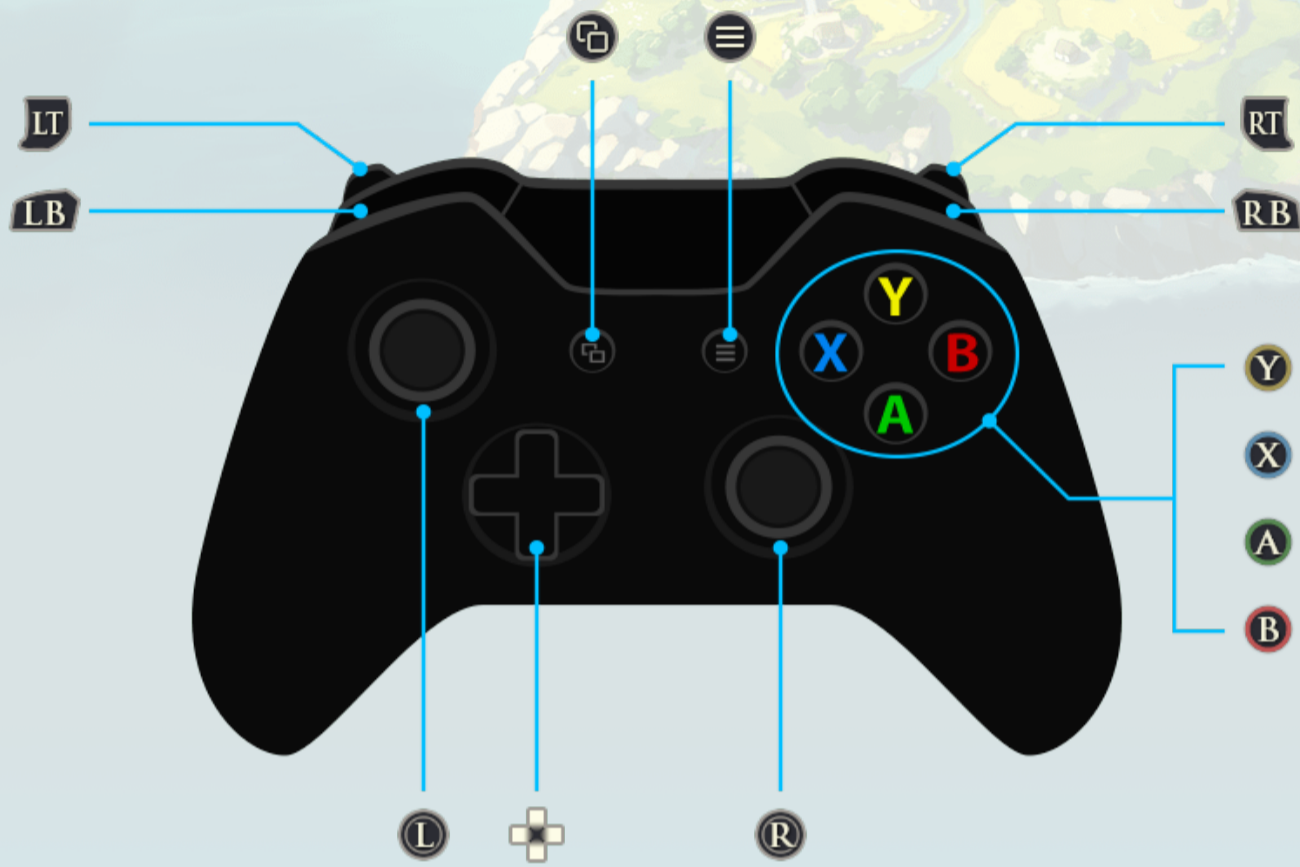

Controls: Steam®

Controller

	Examine / Confirm
	Jump / Cancel
	Swing (Press & hold) Charge swing
	Main Menu
	View story
	Skip (cutscenes) Memory Map (field)
	Move
	Adjust camera
	Run (default)
	Switch tab Change gathering tool (field)
	Switch tab Run ON/OFF (change in Settings)
	Zoom in
	Zoom out
	Event Log
	View full map